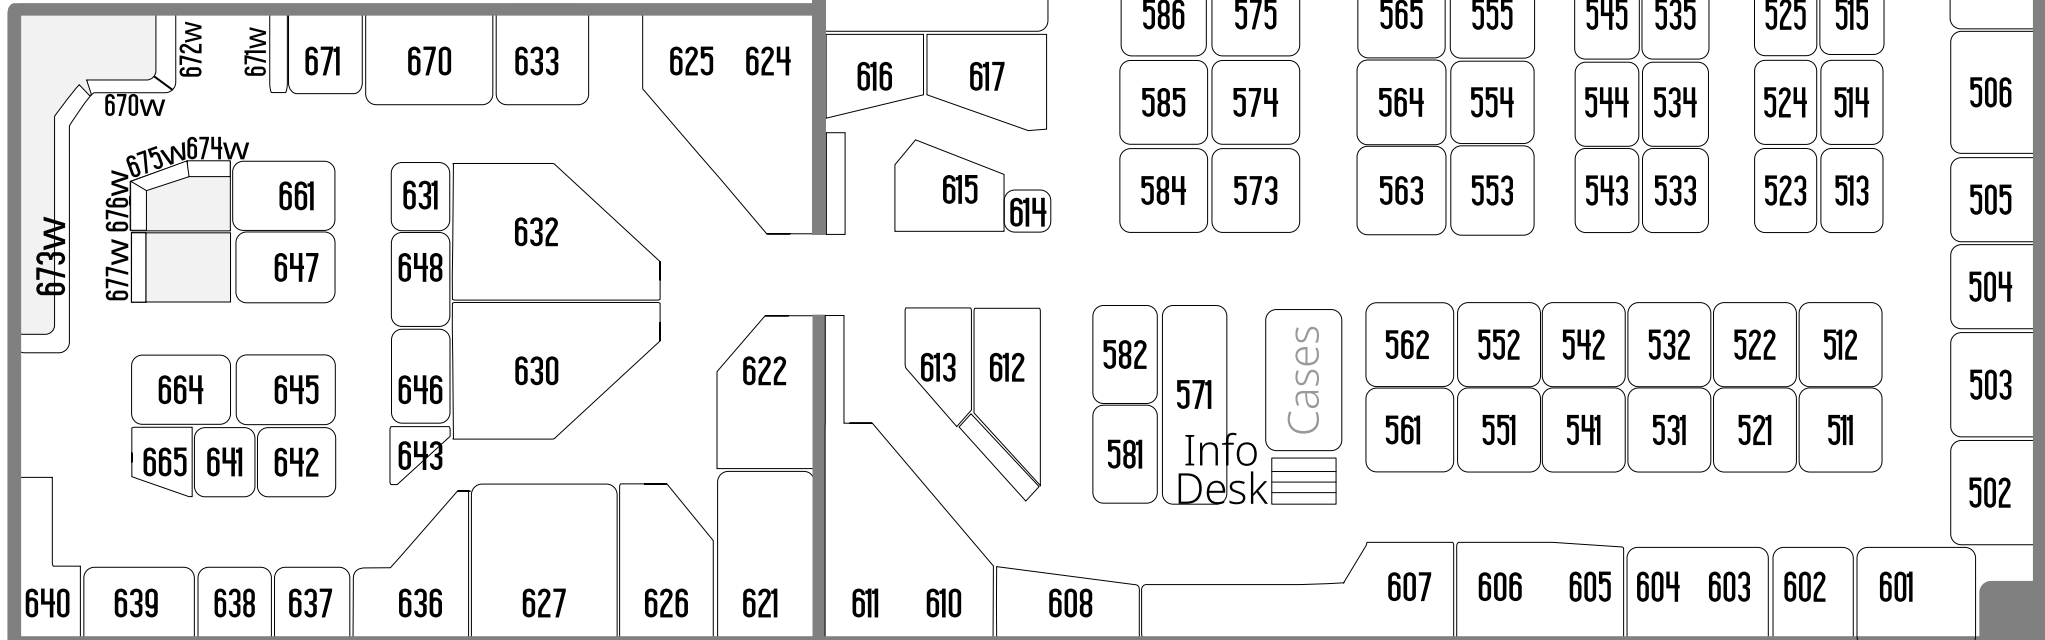

- * 200 shops on two levels
- * Staff available to take items to the Hold Area, load your car, or help you find that special gift

UPPER LEVEL The West Wing

Wheelchair accessible ramp

THE
SHOPS
ON WESTRIDGE

3200 Ridge Road West, Rochester NY 14626 585-368-0670

Thursday - Sunday 10am - 6pm

LOWER LEVEL

55,000 Square Feet! Two Floors!

WELCOME!

Gift Certificates Available