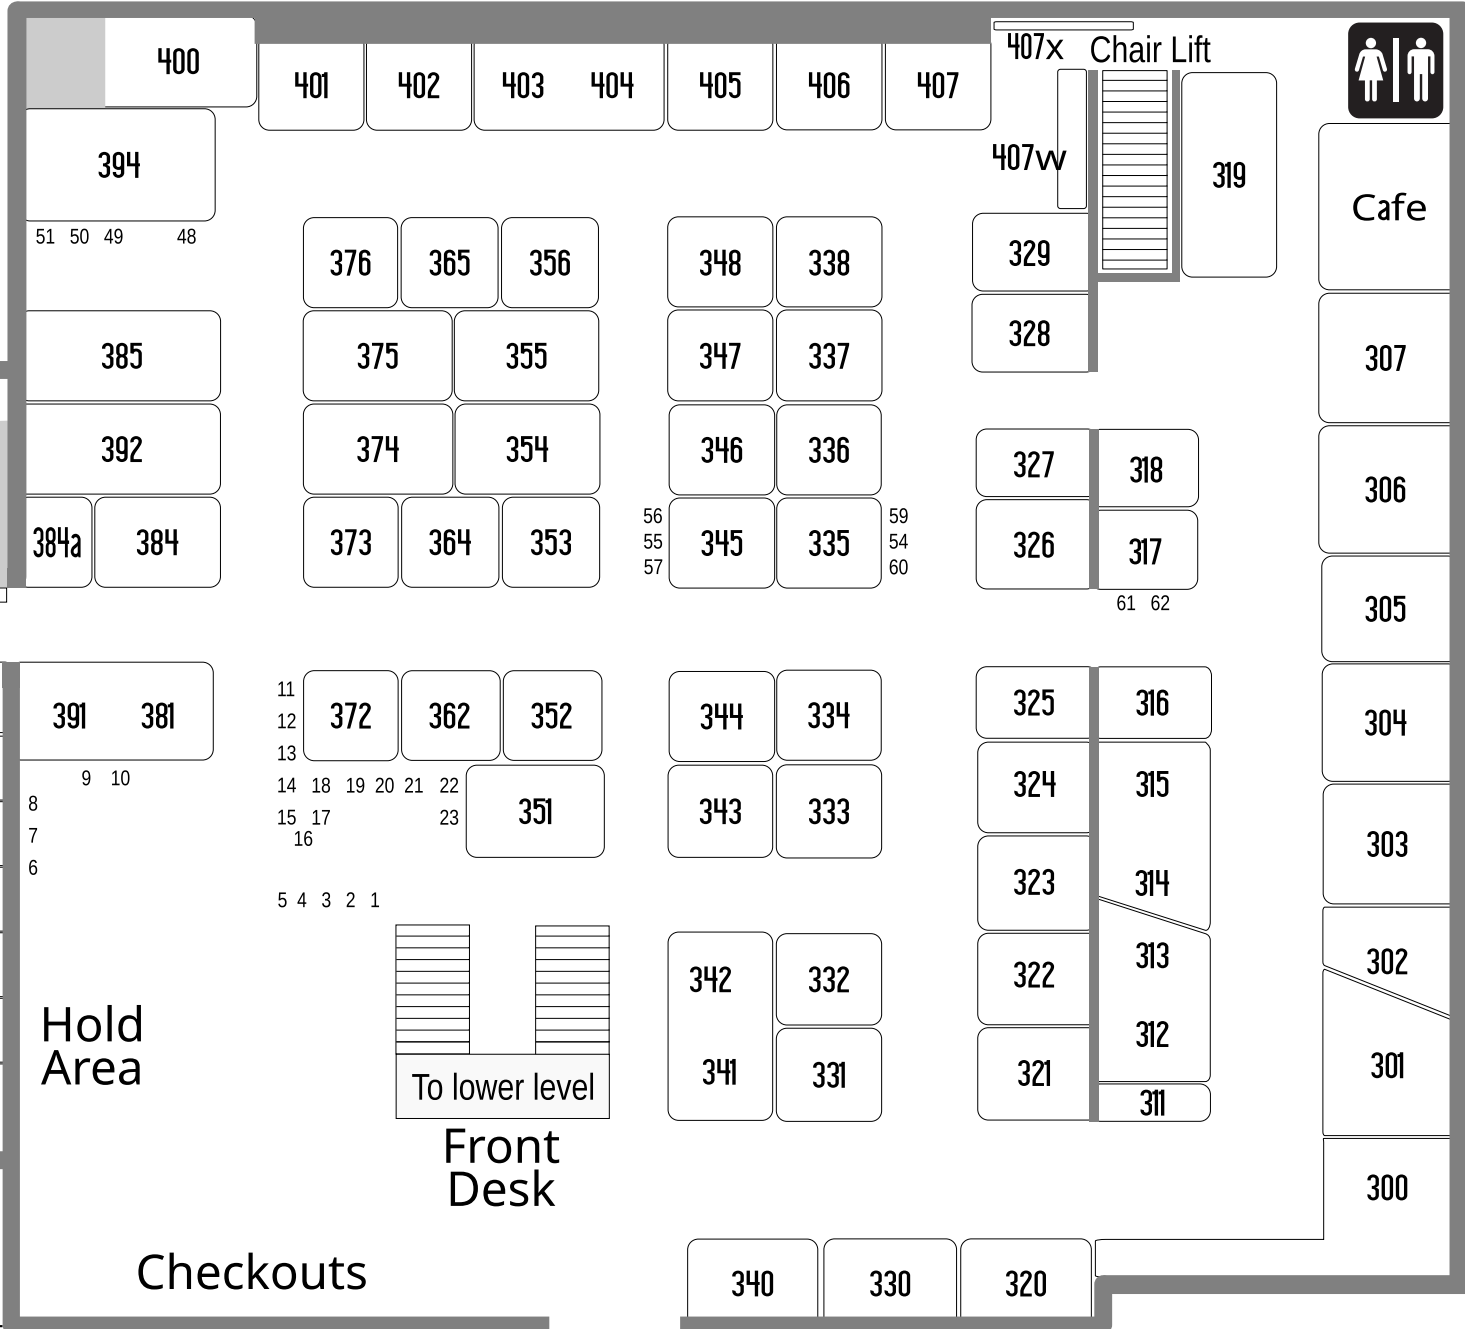

- * 200 shops on two levels
- * Staff available to take items to the Hold Area, load your car, or help you find that special gift

UPPER LEVEL The West Wing

Wheelchair accessible ramp

THE
SHOPS
ON WESTRIDGE