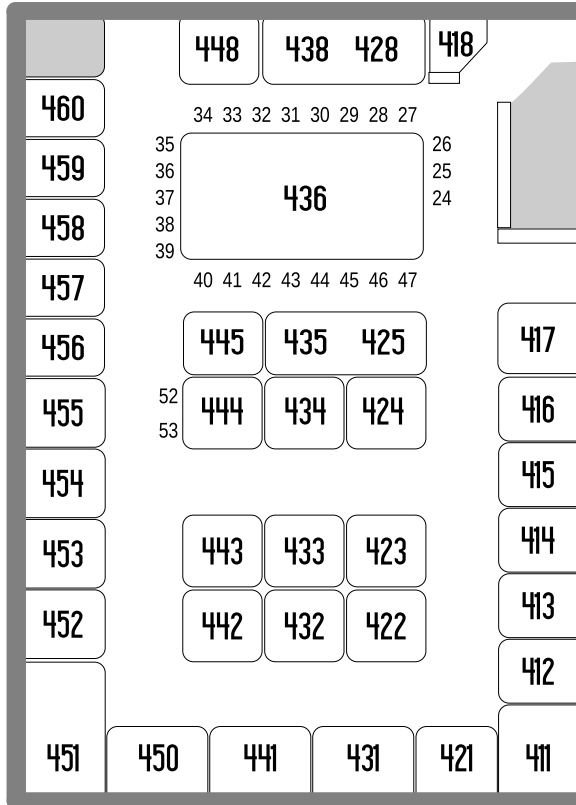

- * 200 shops on two levels
- * Staff available to take items to the Hold Area, load your car, or help you find that special gift

UPPER LEVEL The West Wing

Wheelchair accessible ramp

THE
SHOPS
ON WESTRIDGE

3200 Ridge Road West, Rochester NY 14626 585-368-0670

Thursday - Sunday 10am - 6pm

LOWER LEVEL

55,000 Square Feet! Two Floors!

WELCOME!

Gift Certificates Available